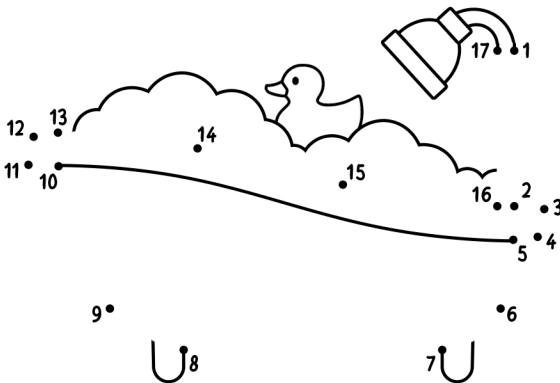

PLUMBING CONNECT THE DOTS!