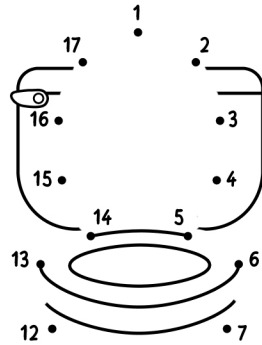

PLUMBING CONNECT THE DOTS!