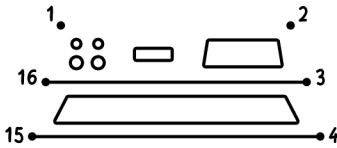

PLUMBING CONNECT THE DOTS!